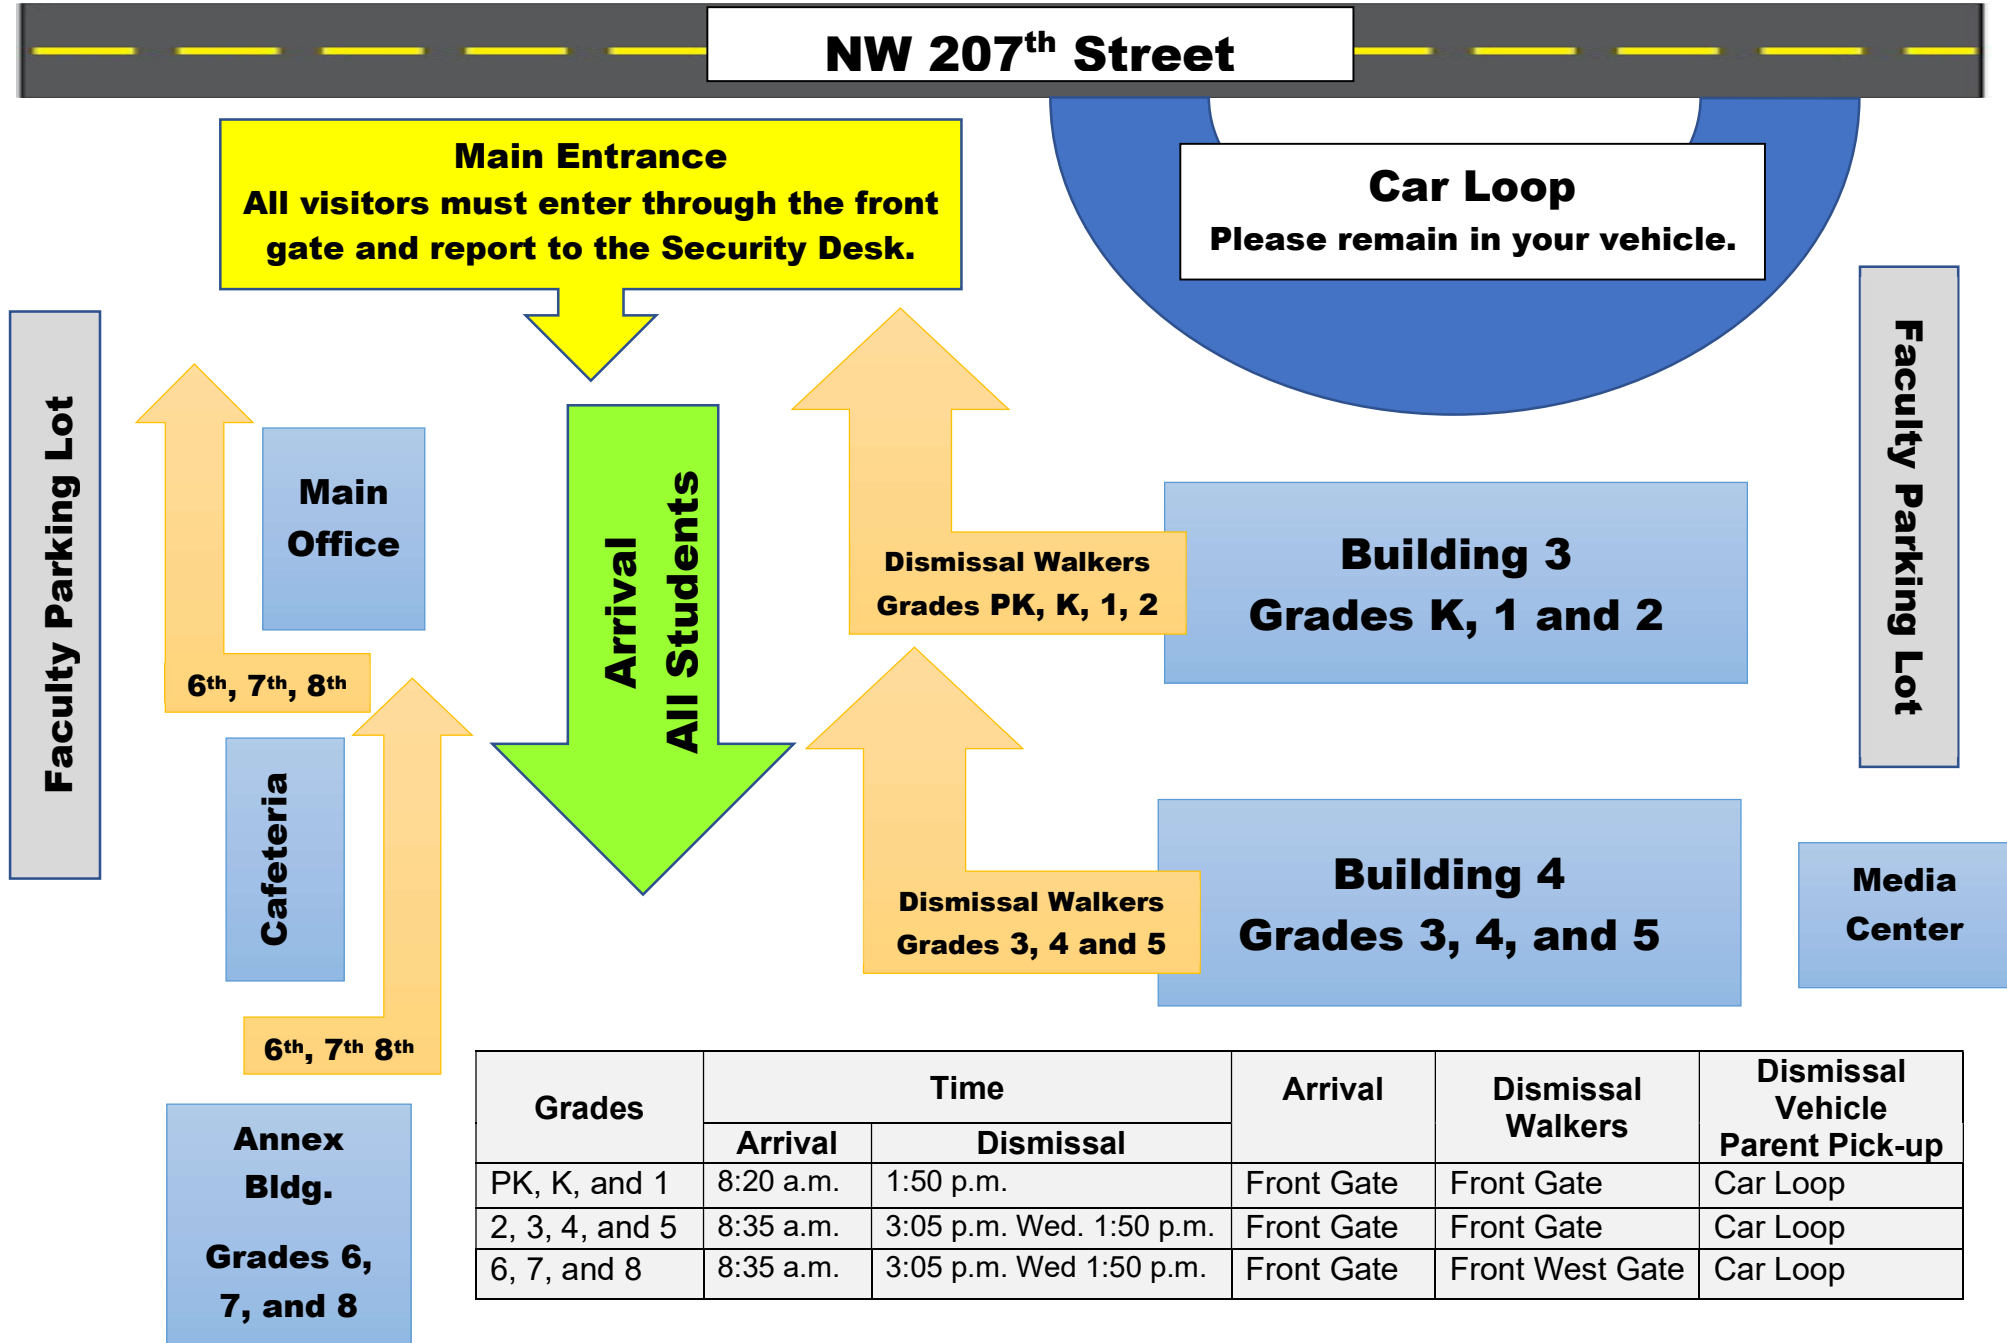

North County K-8 Center Arrival and Dismissal Map

Grades	Time		Arrival	Dismissal Walkers	Dismissal Vehicle Parent Pick-up
	Arrival	Dismissal			
PK, K, and 1	8:20 a.m.	1:50 p.m.	Front Gate	Front Gate	Car Loop
2, 3, 4, and 5	8:35 a.m.	3:05 p.m. Wed. 1:50 p.m.	Front Gate	Front Gate	Car Loop
6, 7, and 8	8:35 a.m.	3:05 p.m. Wed 1:50 p.m.	Front Gate	Front West Gate	Car Loop